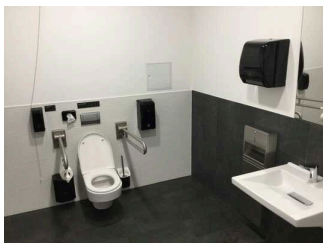

The threshold height: 0 cm

Public toilet

Public toilet

©Marina Rochel

Corridor in front of toilets and lockers

Existing passageways are at least 88 cm wide.